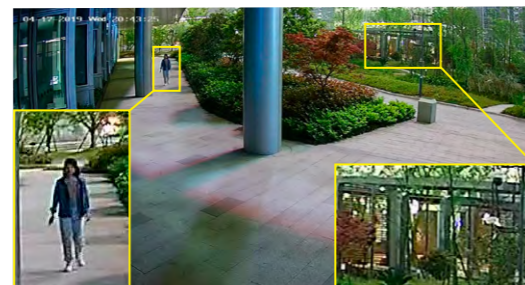

Accurate color

More Details

- Clearly captured color information
- Richer details compared to black and white imaging

Lost details

Rich color-related details

Better Visual Experience

- Balanced brightness
- F1.0 super aperture and advanced sensor guarantee realistic rendering

Blurry

Sharp

24/7 Colorful Imaging

View in Color,
Even in Darkness

Headquarters
No.555 Qianmo Road, Binjiang District,
Hangzhou 310051, China
T +86-571-8807-5998
overseasbusiness@hikvision.com

HIKVISION[®]
www.hikvision.com