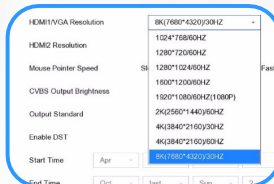

DS-7732NI-M4

Live view of 1 × 32 MP camera and 4 × 8 MP cameras

DS-7732NI-M4

Playback of 1 × 32 MP camera and 4 × 8 MP cameras

DS-7732NI-M4

8K (7680x4320) resolution images on an 8K Monitor

DUAL 4K OUTPUT

M-Series NVRs are compatible with more resolutions, including dual 4K output. You can select the image resolution that you need.

DS-7732NI-I4

HDMI Resolution: 4K + 1080p

HDMI1: 4K

HDMI2: 1080p

4K Display

1080p Display

VS

DS-7732NI-M4

HDMI Resolution Configuration

HDMI1: 4K

HDMI2: 4K

4K Display

4K Display

8K MONITORING SOLUTION

M-Series 8K NVRs enable advanced applications and an outstanding user experience in environments where a wide field of view and premium quality imagery are needed.