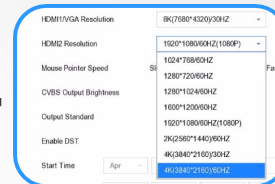

DS-7732NI-M4

Live view of 1 × 32 MP camera and 4 × 8 MP cameras

DS-7732NI-M4

Playback of 1 × 32 MP camera and 4 × 8 MP cameras

DS-7732NI-M4

8K (7680x4320) resolution images on an 8K Monitor

DUAL 4K OUTPUT

M-Series NVRs are compatible with more resolutions, including dual 4K output. You can select the image resolution that you need.

DS-7732NI-I4

HDMI Resolution: 4K + 1080p

HDMI1: 4K

HDMI2: 1080p

4K Display

1080p Display

VS

DS-7732NI-M4

HDMI Resolution Configuration

HDMI1: 4K

HDMI2: 4K

4K Display

4K Display

8K MONITORING SOLUTION

M-Series 8K NVRs enable advanced applications and an outstanding user experience in environments where a wide field of view and premium quality imagery are needed.