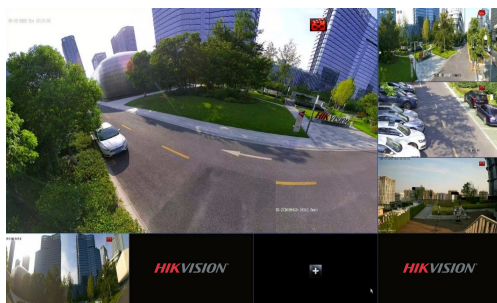

DS-7732NI-I4

Playback of 1 × 32 MP camera

▶ 8K OUTPUT

8K resolution videos can be displayed on an 8K monitor, which look clearer and more natural.

DS-7732NI-I4

4K (3840x2160) resolution images even though on an 8K Monitor